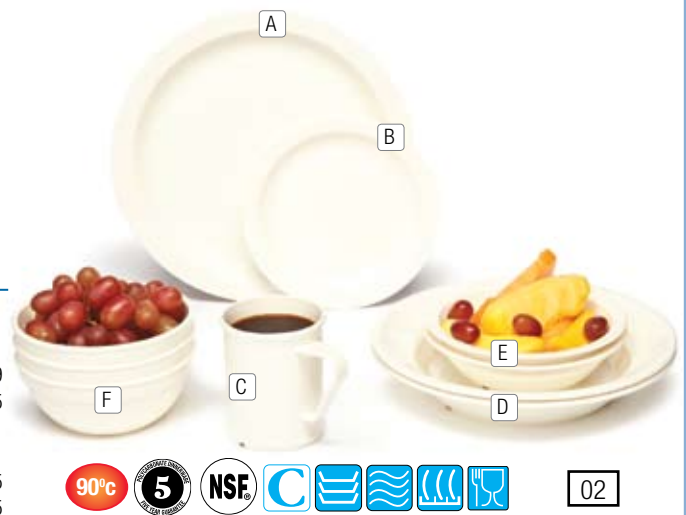

POLYCARBONATE DINNERWARE

Designed for applications where safety, long product life and economy are absolutely critical. Carlisle's super-tough polycarbonate dinnerware is so durable we offer a FIVE YEAR GUARANTEE against breakage. Material has high resistance to stains and chipping. Plates have scratch-resistant textured surface. Stacks with other polycarbonate dinnerware.

PAGE ITEM	PROD NO.	DESCRIPTION	CASE PACK	LIST PRICE
A	PCD210	25,5cm Dinner Plate	48	€ 6,99
B	PCD206	16cm Side Plate	48	€ 3,35
C	PCD796	280ml Mug	48	€ 4,31
D	PCD312	355ml Polycarbonate Soup Bowl	48	€ 5,81
E	PCD313	220ml Rimmed Grapefruit Bowl	48	€ 3,35
F	PCD319	13cm Round Bowl	48	€ 3,35