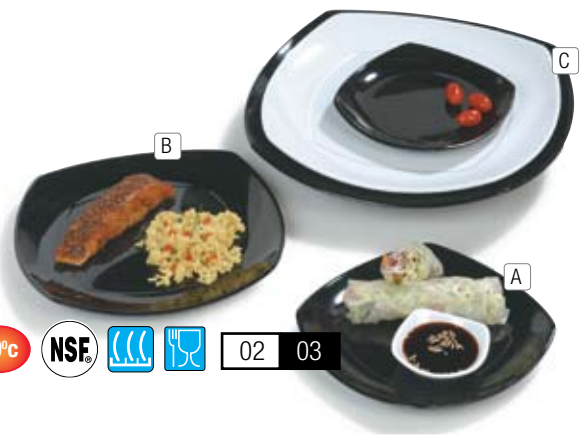

TERRA™ DINNERWARE

Terra™ Dinnerware has the exotic look of hand thrown pottery with the durability of Ceramine™, a unique material with the look and feel of ceramic. Organic design offers exceptional presentation value.

PAGE ITEM	PROD NO.	DESCRIPTION	CASE PACK	LIST PRICE
A	43404	24cm Dinner Plate	12	€ 7,17
B	43410	24cm Square Plate	24	€ 5,46
C	43420	24,5cm Footed Bowl	12	€ 9,00
D	43422	21,5cm Footed Bowl	12	€ 7,84

SMALL PLATES

Unique serving pieces are great for finger foods, appetisers or side dishes. High quality, heavy-weight melamine provides the look and feel of china without the replacement cost. Break-resistant melamine is safe for temperatures up to 90°C.

PAGE ITEM	PROD NO.	DESCRIPTION	CASE PACK	LIST PRICE
A	7940	9cm Square Small Plate	48	€ 1,22
B	7942	13cm Square Small Plate	48	€ 2,27

Note: Melamine Dinnerware not recommended for microwave

SQUARE DINNERWARE

As an accent piece, appetizer dish, or foundation for a dramatic buffet display, our new Squares offer the look of ceramics in long wearing melamine. Sizes hold everything from salads and appetisers to buffet style presentations. Made of heavy-duty break-resistant melamine.

PAGE ITEM	PROD NO.	DESCRIPTION	CASE PACK	LIST PRICE
A	43308	20cm Square Plate	48	€ 3,58
B	43306	24cm Square Plate	48	€ 5,63
C	43304	29cm Square Plate	48	€ 8,17

DURUS® DINNERWARE

High quality, heavyweight melamine dinnerware with the look and feel of china. Unique glaze finish minimises scratch and stain issues. Save money with the Durus 4 year warranty* against breakage. Advance foot design reduces drying time. Safe in temperatures up to 90°C.